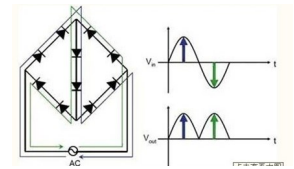

Voltage protected to 10 Kv.

Specifications:

Material:	Aluminum
Color:	Black
Drive voltage:	200-240 VAC
Color temperature:	4000K & 5000K
Power:	15, 30, 60, 80, 100, 120, 150 & 200 Watts
Drive unit:	Driverless
Diode:	Osram 3030 / RF-Semi IC
Lumens:	125 Lm/W
Light angle:	120 degrees
RA index:	> 80
PF factor	> 0.95
SCDM(McAdam)	<3
Dimmable:	Yes
IP Class:	IP65
Surge protector:	10 Kv
Energy class:	A++
Working temperature:	-40~+60
Material:	Aluminium 6063 / Glass
Accessory:	Sensor PIR.
Size:	15W/159*132*53 mm/0.66 Kg. 30W/203*176*64 mm/ 1.2 Kg. 60W/282*220*113 mm/ 2.5 Kg 80W/282*220*117 mm/ 2.6 Kg. 100W/282*220*119 mm/ 3.6 Kg 120W/282*220*119 mm/4.4 kg. 150W/270*250*155 mm/5.5 Kg 200W/459*330*177 mm/ 5.9 kg.
Warranty:	5 years