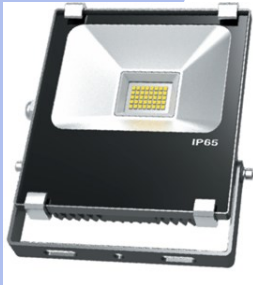

proLED1/ Flood AC-3M.

A series of quality headlights in AC technology, the technology means that there are no external drives, Fed directly with 200 -240 VAC, available from 15 to 200 Watts.

Recommended for Deck & Work Lighting. Also available with yellow light for less re-glare

Voltage protected to 10 Kv.

Specifications:

Material:	Aluminum
Color:	Black
Drive voltage:	200-240 VAC
Color temperature:	4000K & 5000K
Power:	15, 30, 60, 80, 100, 120, 150 & 200 Watts
Drive unit:	Driverless
Diode:	Osram 3030 / RF-Semi IC
Lumens:	125 Lm/W
Light angle:	120 degrees
RA index:	> 80
PF factor	> 0.95
SCDM(McAdam)	<3
Dimmable:	Yes
IP Class:	IP65
Surge protector:	10 Kv
Energy class:	A++
Working temperature:	-40~+60
Material:	Aluminium 6063 / Glass
Accessory:	Sensor PIR.
Size:	15W/159*132*53 mm/0.66 Kg. 30W/203*176*64 mm/ 1.2 Kg. 60W/282*220*113 mm/ 2.5 Kg 80W/282*220*117 mm/ 2.6 Kg. 100W/282*220*119 mm/ 3.6 Kg 120W/282*220*119 mm/4.4 kg. 150W/270*250*155 mm/5.5 Kg 200W/459*330*177 mm/ 5.9 kg.
Warranty:	5 years